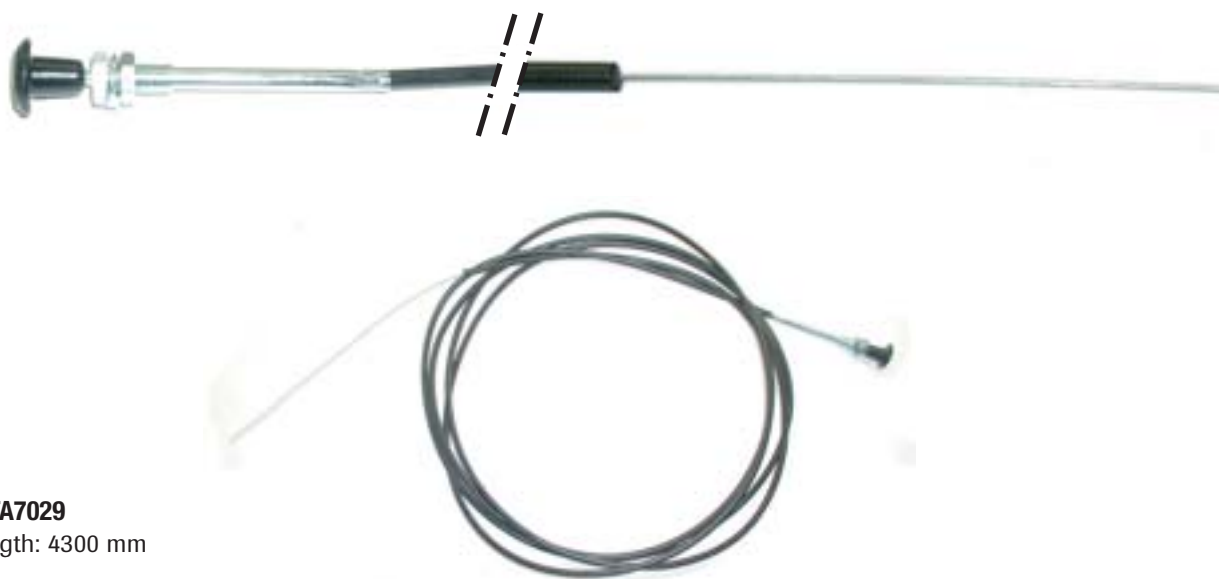

We have more than 1400 different cables in stock and we can identify cables by length and cable-endings.

CABLES

HAND BRAKE

CABLES

BRAKE CABLES

ACCELERATOR

CABLES

STOP CABLES

CHOKE CABLES

CABLES

UNIVERSAL USE

REF 106TA7029
cable length: 4300 mm

TOTALSOURCE

USED FOR ATLET

This is only a small selection of the types of cables we stock! Please inquire with length and cable-endings for other types.

REF 106TA6831

cable length: 2580 mm

USED FOR HYSTER

REF 106TA6832

cable length: 850 mm

USED FOR HYSTER

REF 106TA6833

cable length: 2390 mm

USED FOR CLARK

REF 106TA6834

cable length: 1750 mm

USED FOR KOMATSU

This is only a small selection of the types of cables we stock! Please inquire with length and cable-endings for other types.

REF 106TA6835