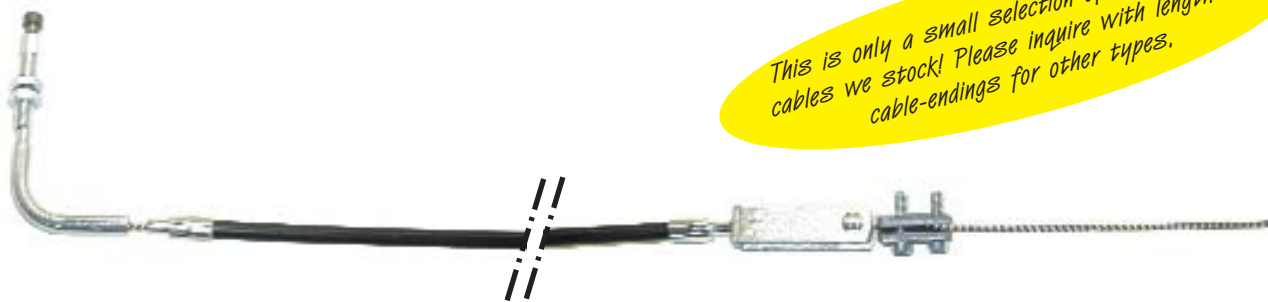

CHOKE CABLES

CABLES

UNIVERSAL USE

REF 106TA7029
cable length: 4300 mm

TOTALSOURCE

USED FOR ATLET

This is only a small selection of the types of cables we stock! Please inquire with length and cable-endings for other types.